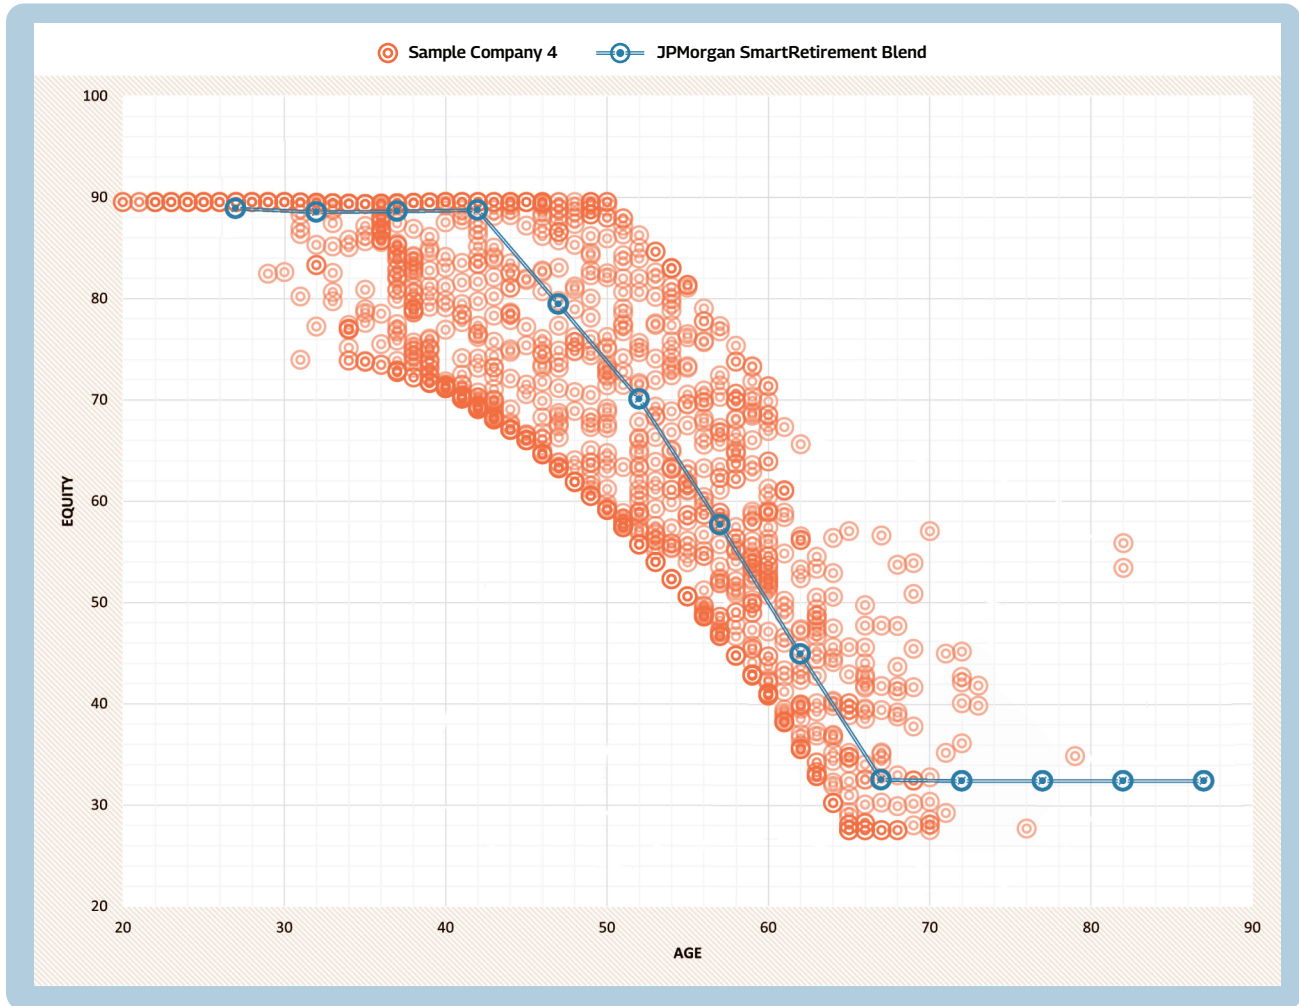

JPMorgan SmartRetirement Blend vs Sample company 4

EXPERIENCE THE POWER OF PERSONALIZATION WITH A SIMPLE, LOW COST SOLUTION

Glide Path Source: Morningstar®, 2021.

Comparison demos and related illustrations are provided for educational and informational purposes only. Any comparison and output should not be deemed as a recommendation to buy or sell any securities or a recommendation for any TDFs. Each plan sponsor company's circumstances are different with different plan sponsor objectives and participant makeup. Please consult with a fiduciary advisor before making any investment selection or plan design decisions.