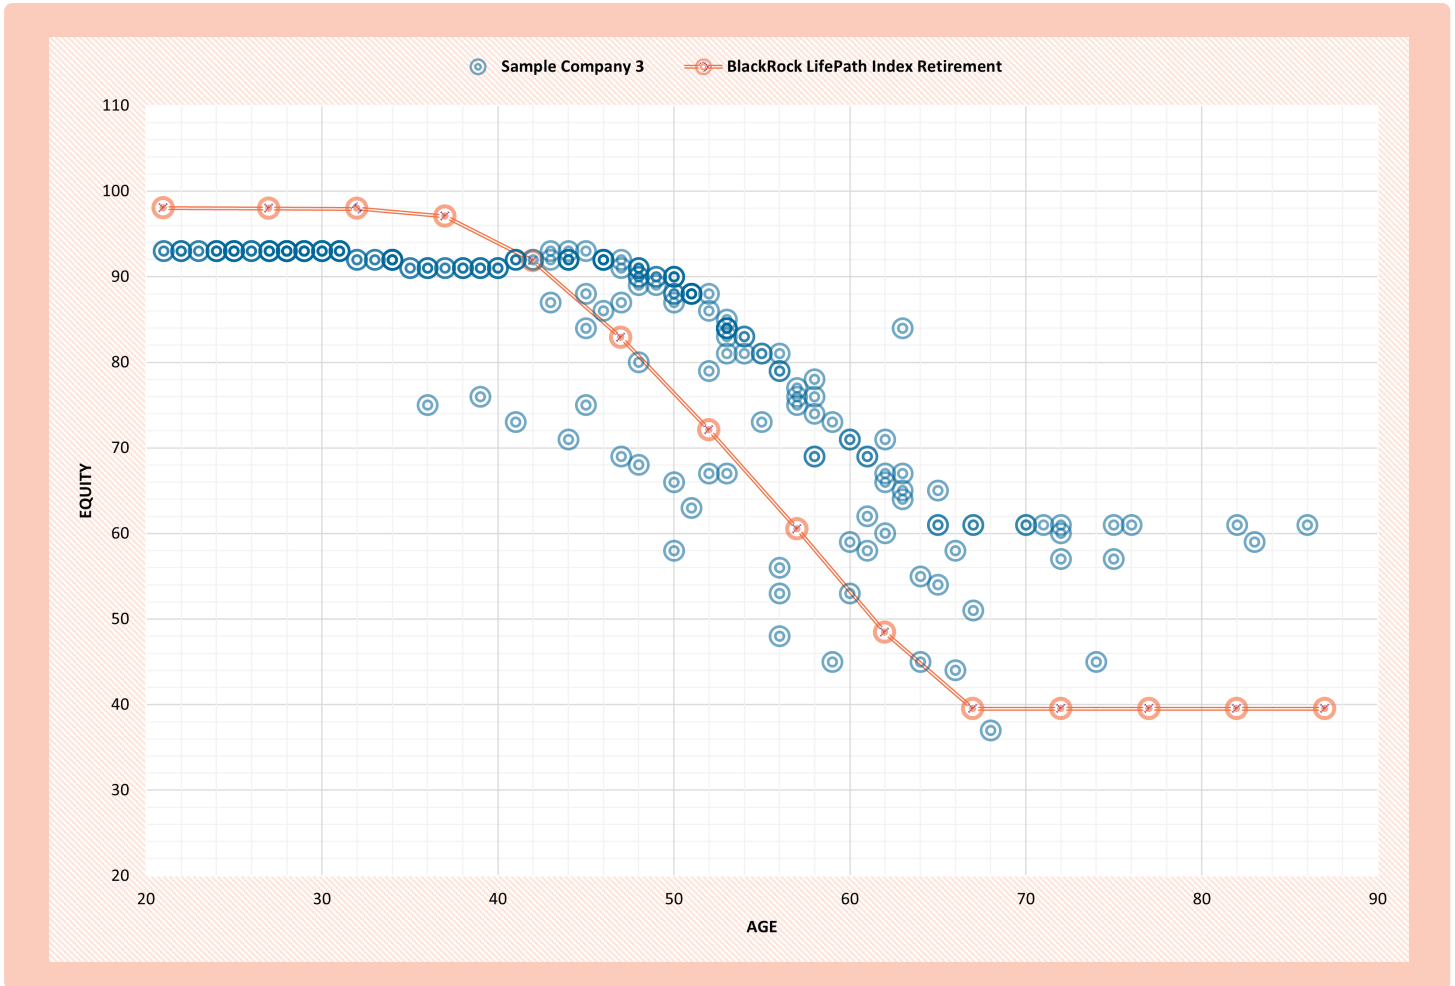

Blackrock vs Sample Company 3

EXPERIENCE THE POWER OF PERSONALIZATION WITH A SIMPLE, LOW COST SOLUTION

Glide Path Source: Morningstar®, 2021.

Comparison demos and related illustrations are provided for educational and informational purposes only. Any comparison and output should not be deemed as a recommendation to buy or sell any securities or a recommendation for any TDFs. Each plan sponsor company's circumstances are different with different plan sponsor objectives and participant makeup. Please consult with a fiduciary advisor before making any investment selection or plan design decisions.