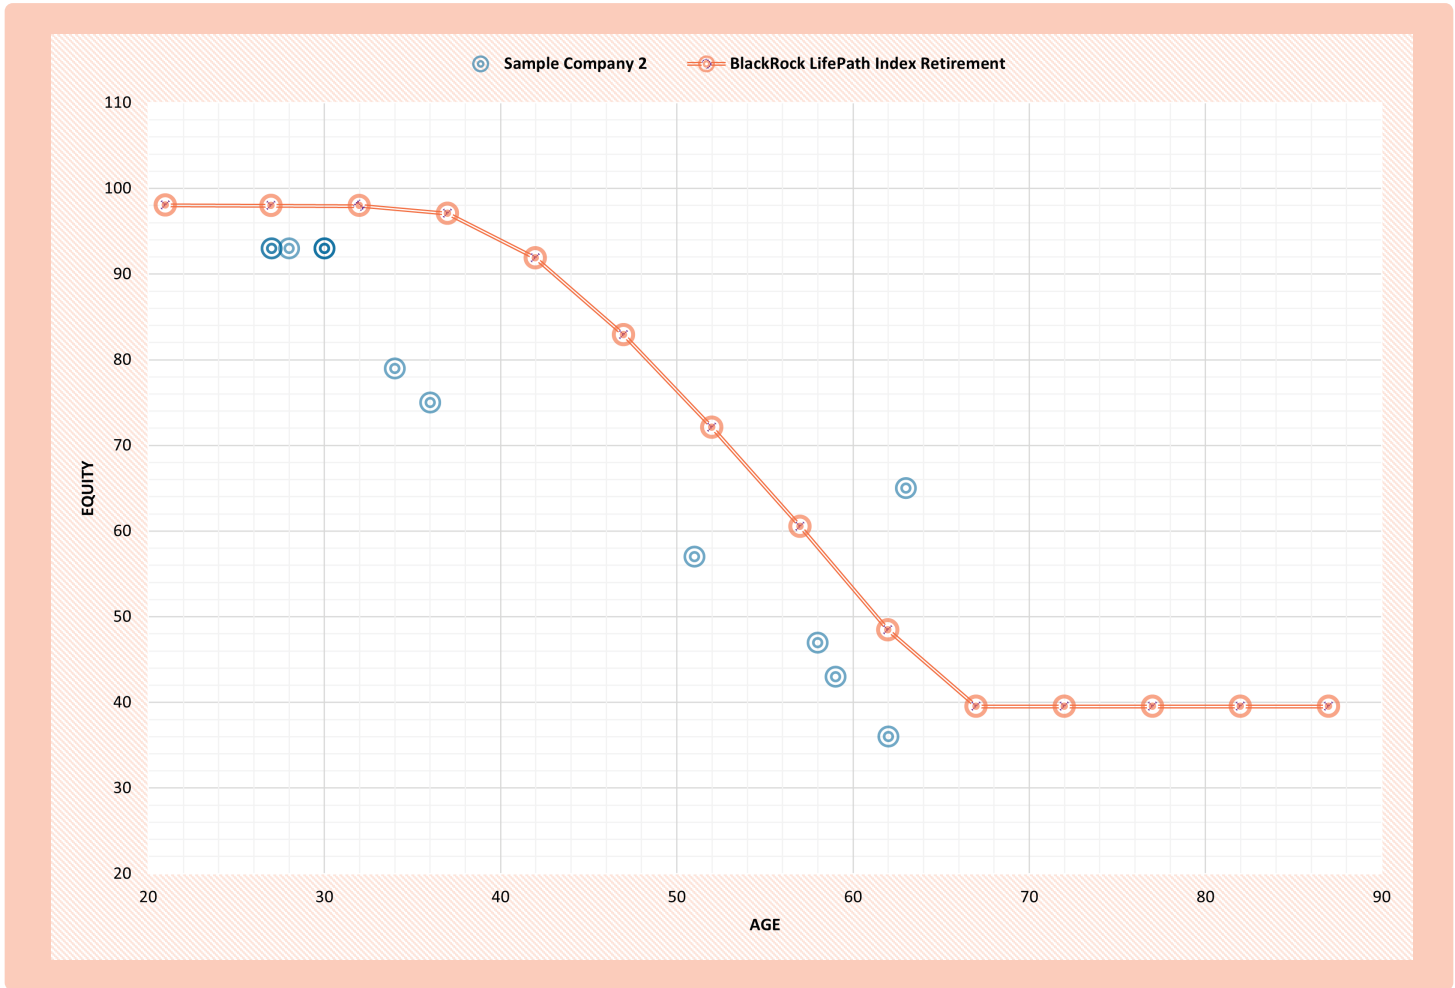

# Blackrock vs Sample Company 2

## EXPERIENCE THE POWER OF PERSONALIZATION WITH A SIMPLE, LOW COST SOLUTION

Glide Path Source: Morningstar®, 2021.

Comparison demos and related illustrations are provided for educational and informational purposes only. Any comparison and output should not be deemed as a recommendation to buy or sell any securities or a recommendation for any TDFs. Each plan sponsor company's circumstances are different with different plan sponsor objectives and participant makeup. Please consult with a fiduciary advisor before making any investment selection or plan design decisions.