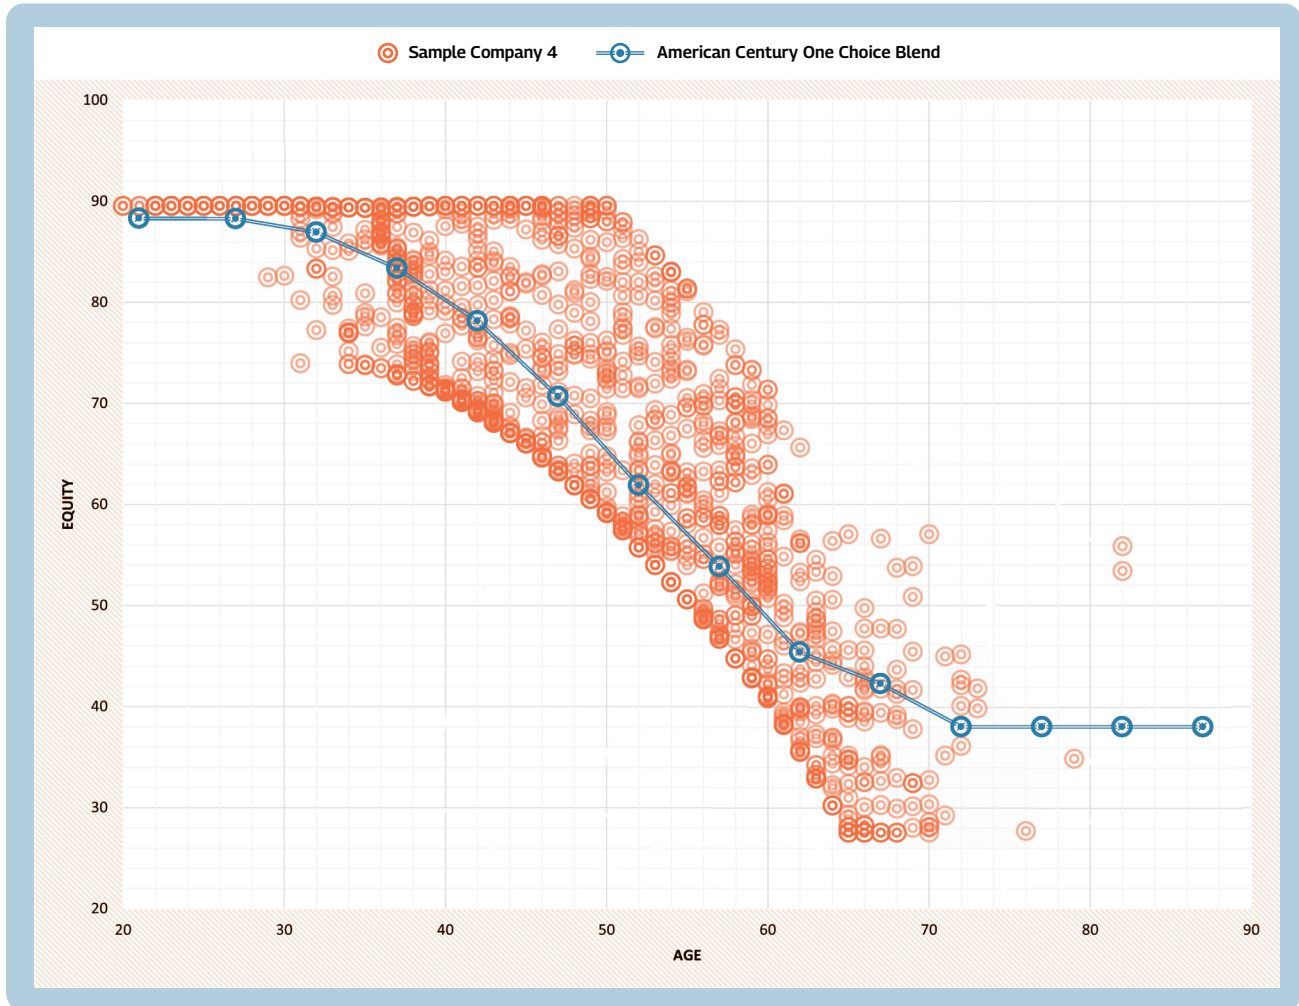

American Century One Choice Blend vs Sample company 4

EXPERIENCE THE POWER OF PERSONALIZATION WITH A SIMPLE, LOW COST SOLUTION

Glide Path Source: Morningstar®, 2021.

Comparison demos and related illustrations are provided for educational and informational purposes only. Any comparison and output should not be deemed as a recommendation to buy or sell any securities or a recommendation for any TDFs. Each plan sponsor company's circumstances are different with different plan sponsor objectives and participant makeup. Please consult with a fiduciary advisor before making any investment selection or plan design decisions.