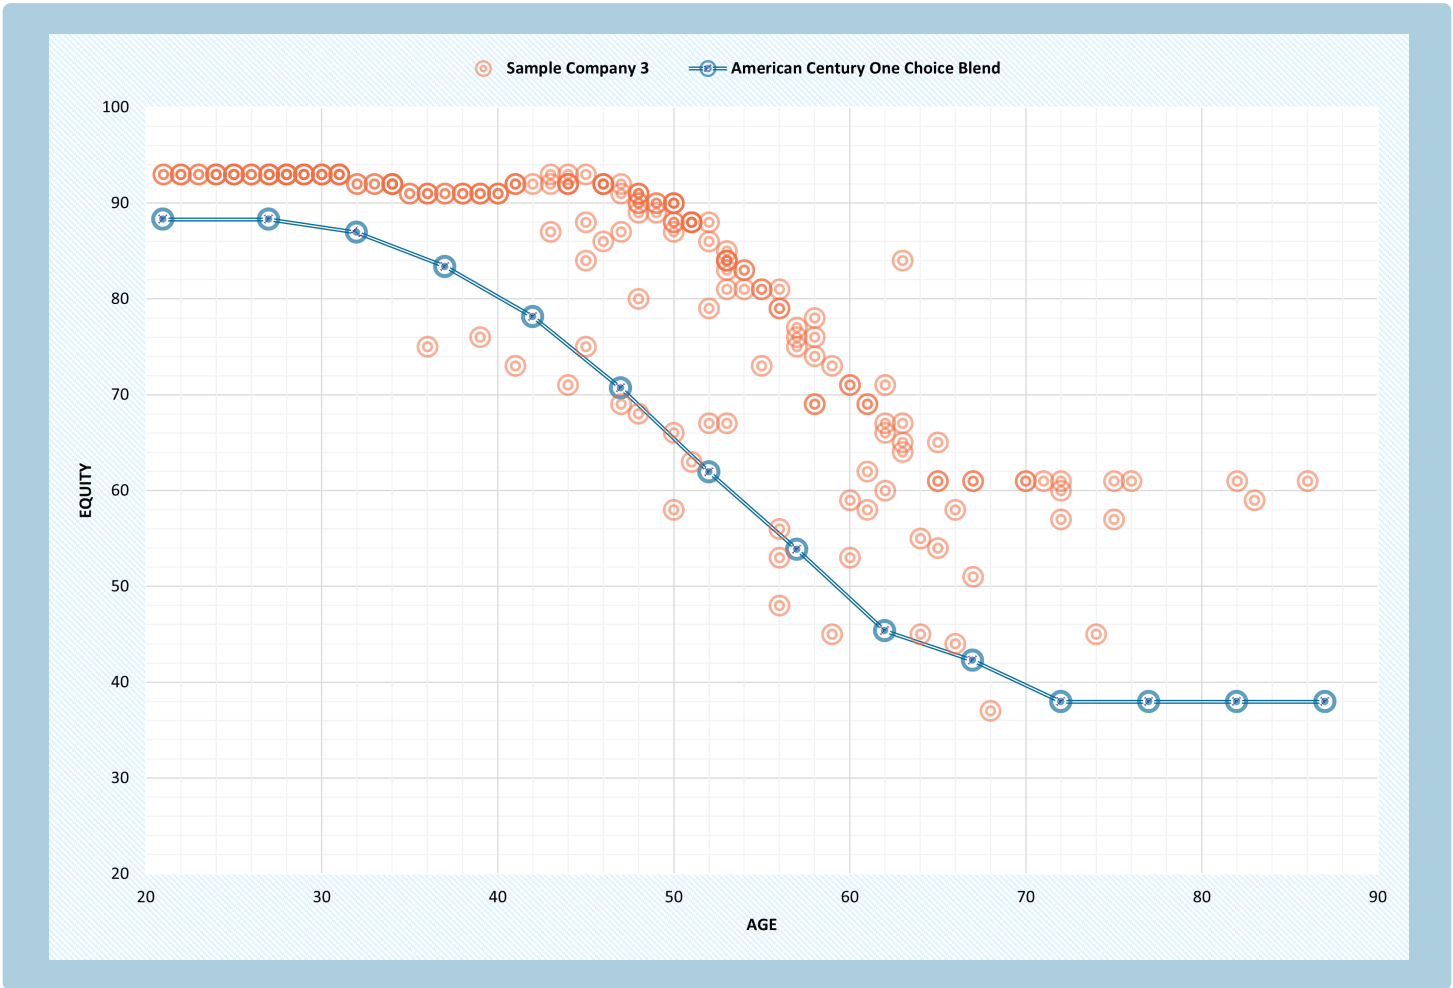

American Century One Choice Blend vs Sample Company 3

EXPERIENCE THE POWER OF PERSONALIZATION WITH A SIMPLE, LOW COST SOLUTION

Glide Path Source: Morningstar®, 2021.

Comparison demos and related illustrations are provided for educational and informational purposes only. Any comparison and output should not be deemed as a recommendation to buy or sell any securities or a recommendation for any TDFs. Each plan sponsor company's circumstances are different with different plan sponsor objectives and participant makeup. Please consult with a fiduciary advisor before making any investment selection or plan design decisions.